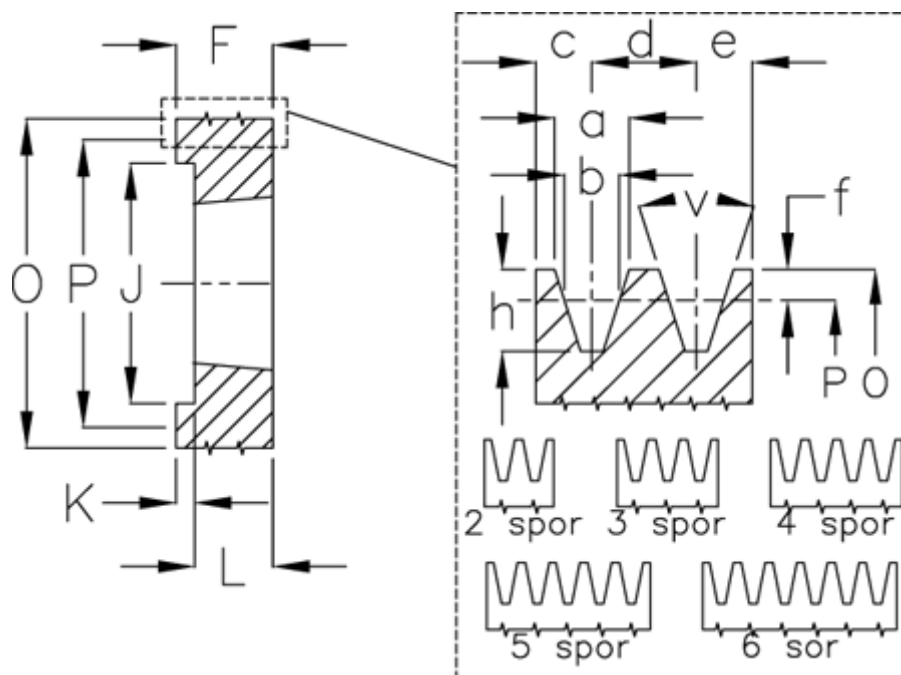

Article number: 604110007502

Description: V-belt pulley SPA 75/2 TL1108

Measures

a	= 12,7	For bush	= 1108	P	= 75
b	= 11	h	= 13,8	Type	= SPA
Bush ζ max	= 28	J	= 44.0	v	= 34 grader
c	= 10	K	= 13		
d	= 15	L	= 25		
e	= 10	m	= -		
f	= 2,8	Number of ribs	= 2		
F	= 35	O	= 80,5		